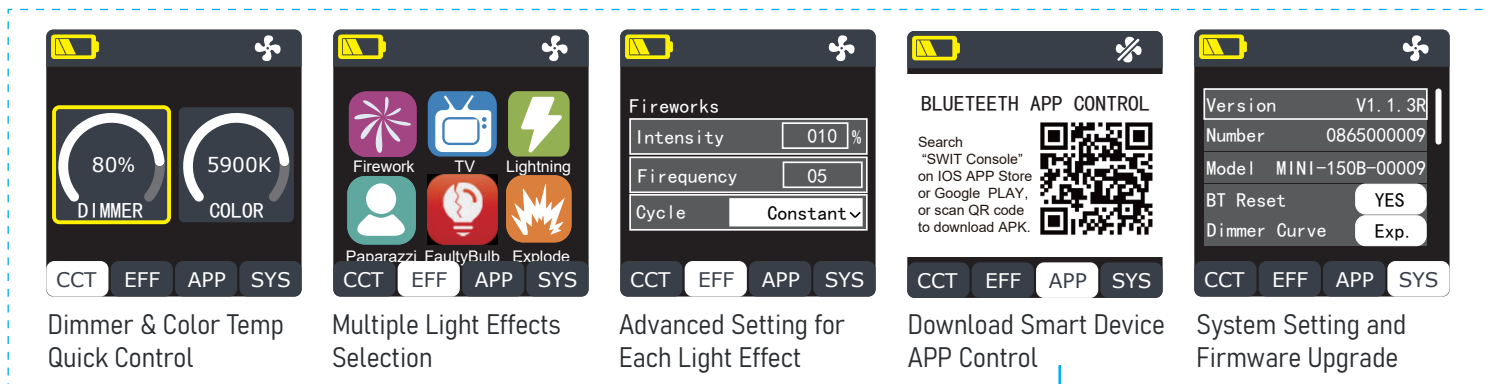

Light Control

The Control Panel