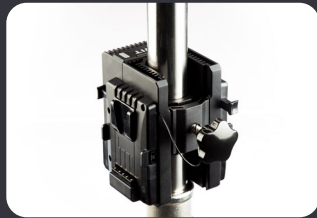

### light stand power adaptor

Dual Batteries Adaptor

Install 2x 28.8V V-mount batteries

Neutrik SpeakON 22-33.6V 750W output

3-pin XLR Reg. 48V 750W output